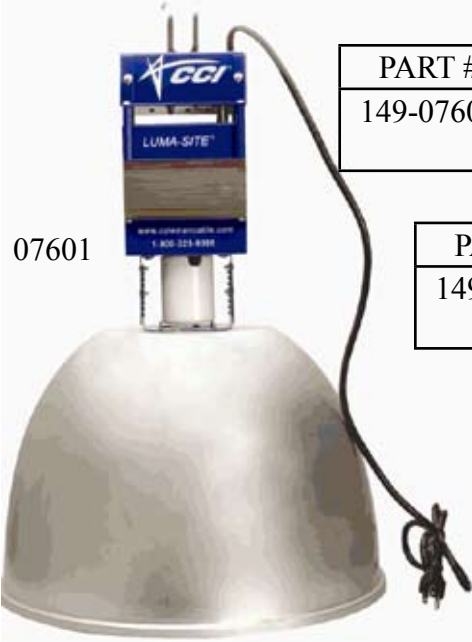

PLR13

PART #	DESCRIPTION	PRICE
158-TLP-25GM-CB	MER 16/3 25' TROUBLE LIGHT	\$21.95
158-TLP-50GM-CB	MER 16/3 50' TROUBLE LIGHT	\$34.95

TLP-25GM-CB

UPL-25G

PART #	DESCRIPTION	PRICE
158-TT-1	ALERT TRIPLE TAP ADAPTER	\$3.95

TT-1

PART #	DESCRIPTION	PRICE
158-UPL-25G	MER 16/3 25' FLUORESCENT PRO-LITE PRO	\$29.95

PRICES IN EFFECT UNTIL 09/15/10

PART #	DESCRIPTION	PRICE
158-VCS-400	INVERTER W/CASE ALERT 400W	\$49.95

PART #	DESCRIPTION	PRICE
149-01487	POLAR SOLAR 14/3 25' EXTENSION CORD	\$22.50
149-01488	POLAR SOLAR 14/3 50' EXTENSION CORD	\$32.50
149-01489	POLAR SOLAR 14/3 100' EXTENSION CORD	\$57.50
149-01687	POLAR SOLAR 12/3 25' EXTENSION CORD	\$32.50
149-01688	POLAR SOLAR 12/3 50' EXTENSION CORD	\$45.50
149-01689	POLAR SOLAR 12/3 100' EXTENSION CORD	\$82.50

PART #	DESCRIPTION	PRICE
149-03487	POLAR SOLAR 12/3 25' 3-WAY EXT CORD	\$42.50
149-03488	POLAR SOLAR 12/3 50' 3-WAY EXT CORD	\$59.50
149-03489	POLAR SOLAR 12/3 100' 3-WAY EXT CORD	\$105.50

NEW

PART #	DESCRIPTION	PRICE
149-03482	POLAR SOLAR 12/3 2' 3-WAY EXT CORD	\$12.50

PART #	DESCRIPTION	PRICE
149-07601	LUMA-SITE 400W MH TEMP LIGHT W/REFLECTOR	\$128.00

PART #	DESCRIPTION	PRICE
149-02418	PUSH-LOCK 14/3 45' EXTENSION CORD	\$37.95

07601

04621

PART #	DESCRIPTION	PRICE
149-04621	PowerStation 6 Outlet Power Strip w/Surge Protection	\$9.50