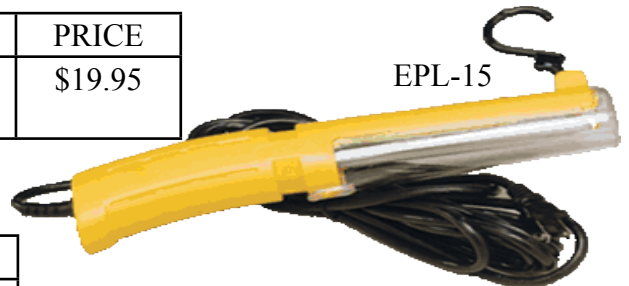

5 LOCATIONS TO SERVE YOU

CANADIAN OWNED AND OPERATED

HBL-12

PART #	DESCRIPTION	PRICE
158-EPL-15	MER 18/2 15' FLUORESCENT TROUBLE LIGHT	\$19.95

EPL-15

PART #	DESCRIPTION	PRICE
158-HBL-12	HALOGEN DETAIL LIGHT	\$31.95

LER24

PART #	DESCRIPTION	PRICE
158-LEP100	MER 100 LED FLOODLIGHT	\$99.50

LEP100

PART #	DESCRIPTION	PRICE
158-LER24	MER 24 BULB RECHARGEABLE LED LIGHT	\$59.95

PART #	DESCRIPTION	PRICE
158-PLR13	MER CORDLESS RECHARGEABLE FLUORESCENT WORK LIGHT	\$66.95

PLR13

PART #	DESCRIPTION	PRICE
158-TLP-25GM-CB	MER 16/3 25' TROUBLE LIGHT	\$21.95
158-TLP-50GM-CB	MER 16/3 50' TROUBLE LIGHT	\$34.95

TLP-25GM-CB

UPL-25G

PART #	DESCRIPTION	PRICE
158-TT-1	ALERT TRIPLE TAP ADAPTER	\$3.95

TT-1

PART #	DESCRIPTION	PRICE
158-UPL-25G	MER 16/3 25' FLUORESCENT PRO-LITE PRO	\$29.95

PRICES IN EFFECT UNTIL 09/15/10

PART #	DESCRIPTION	PRICE
158-VCS-400	INVERTER W/CASE ALERT 400W	\$49.95

PART #	DESCRIPTION	PRICE
149-01487	POLAR SOLAR 14/3 25' EXTENSION CORD	\$22.50
149-01488	POLAR SOLAR 14/3 50' EXTENSION CORD	\$32.50
149-01489	POLAR SOLAR 14/3 100' EXTENSION CORD	\$57.50
149-01687	POLAR SOLAR 12/3 25' EXTENSION CORD	\$32.50
149-01688	POLAR SOLAR 12/3 50' EXTENSION CORD	\$45.50
149-01689	POLAR SOLAR 12/3 100' EXTENSION CORD	\$82.50